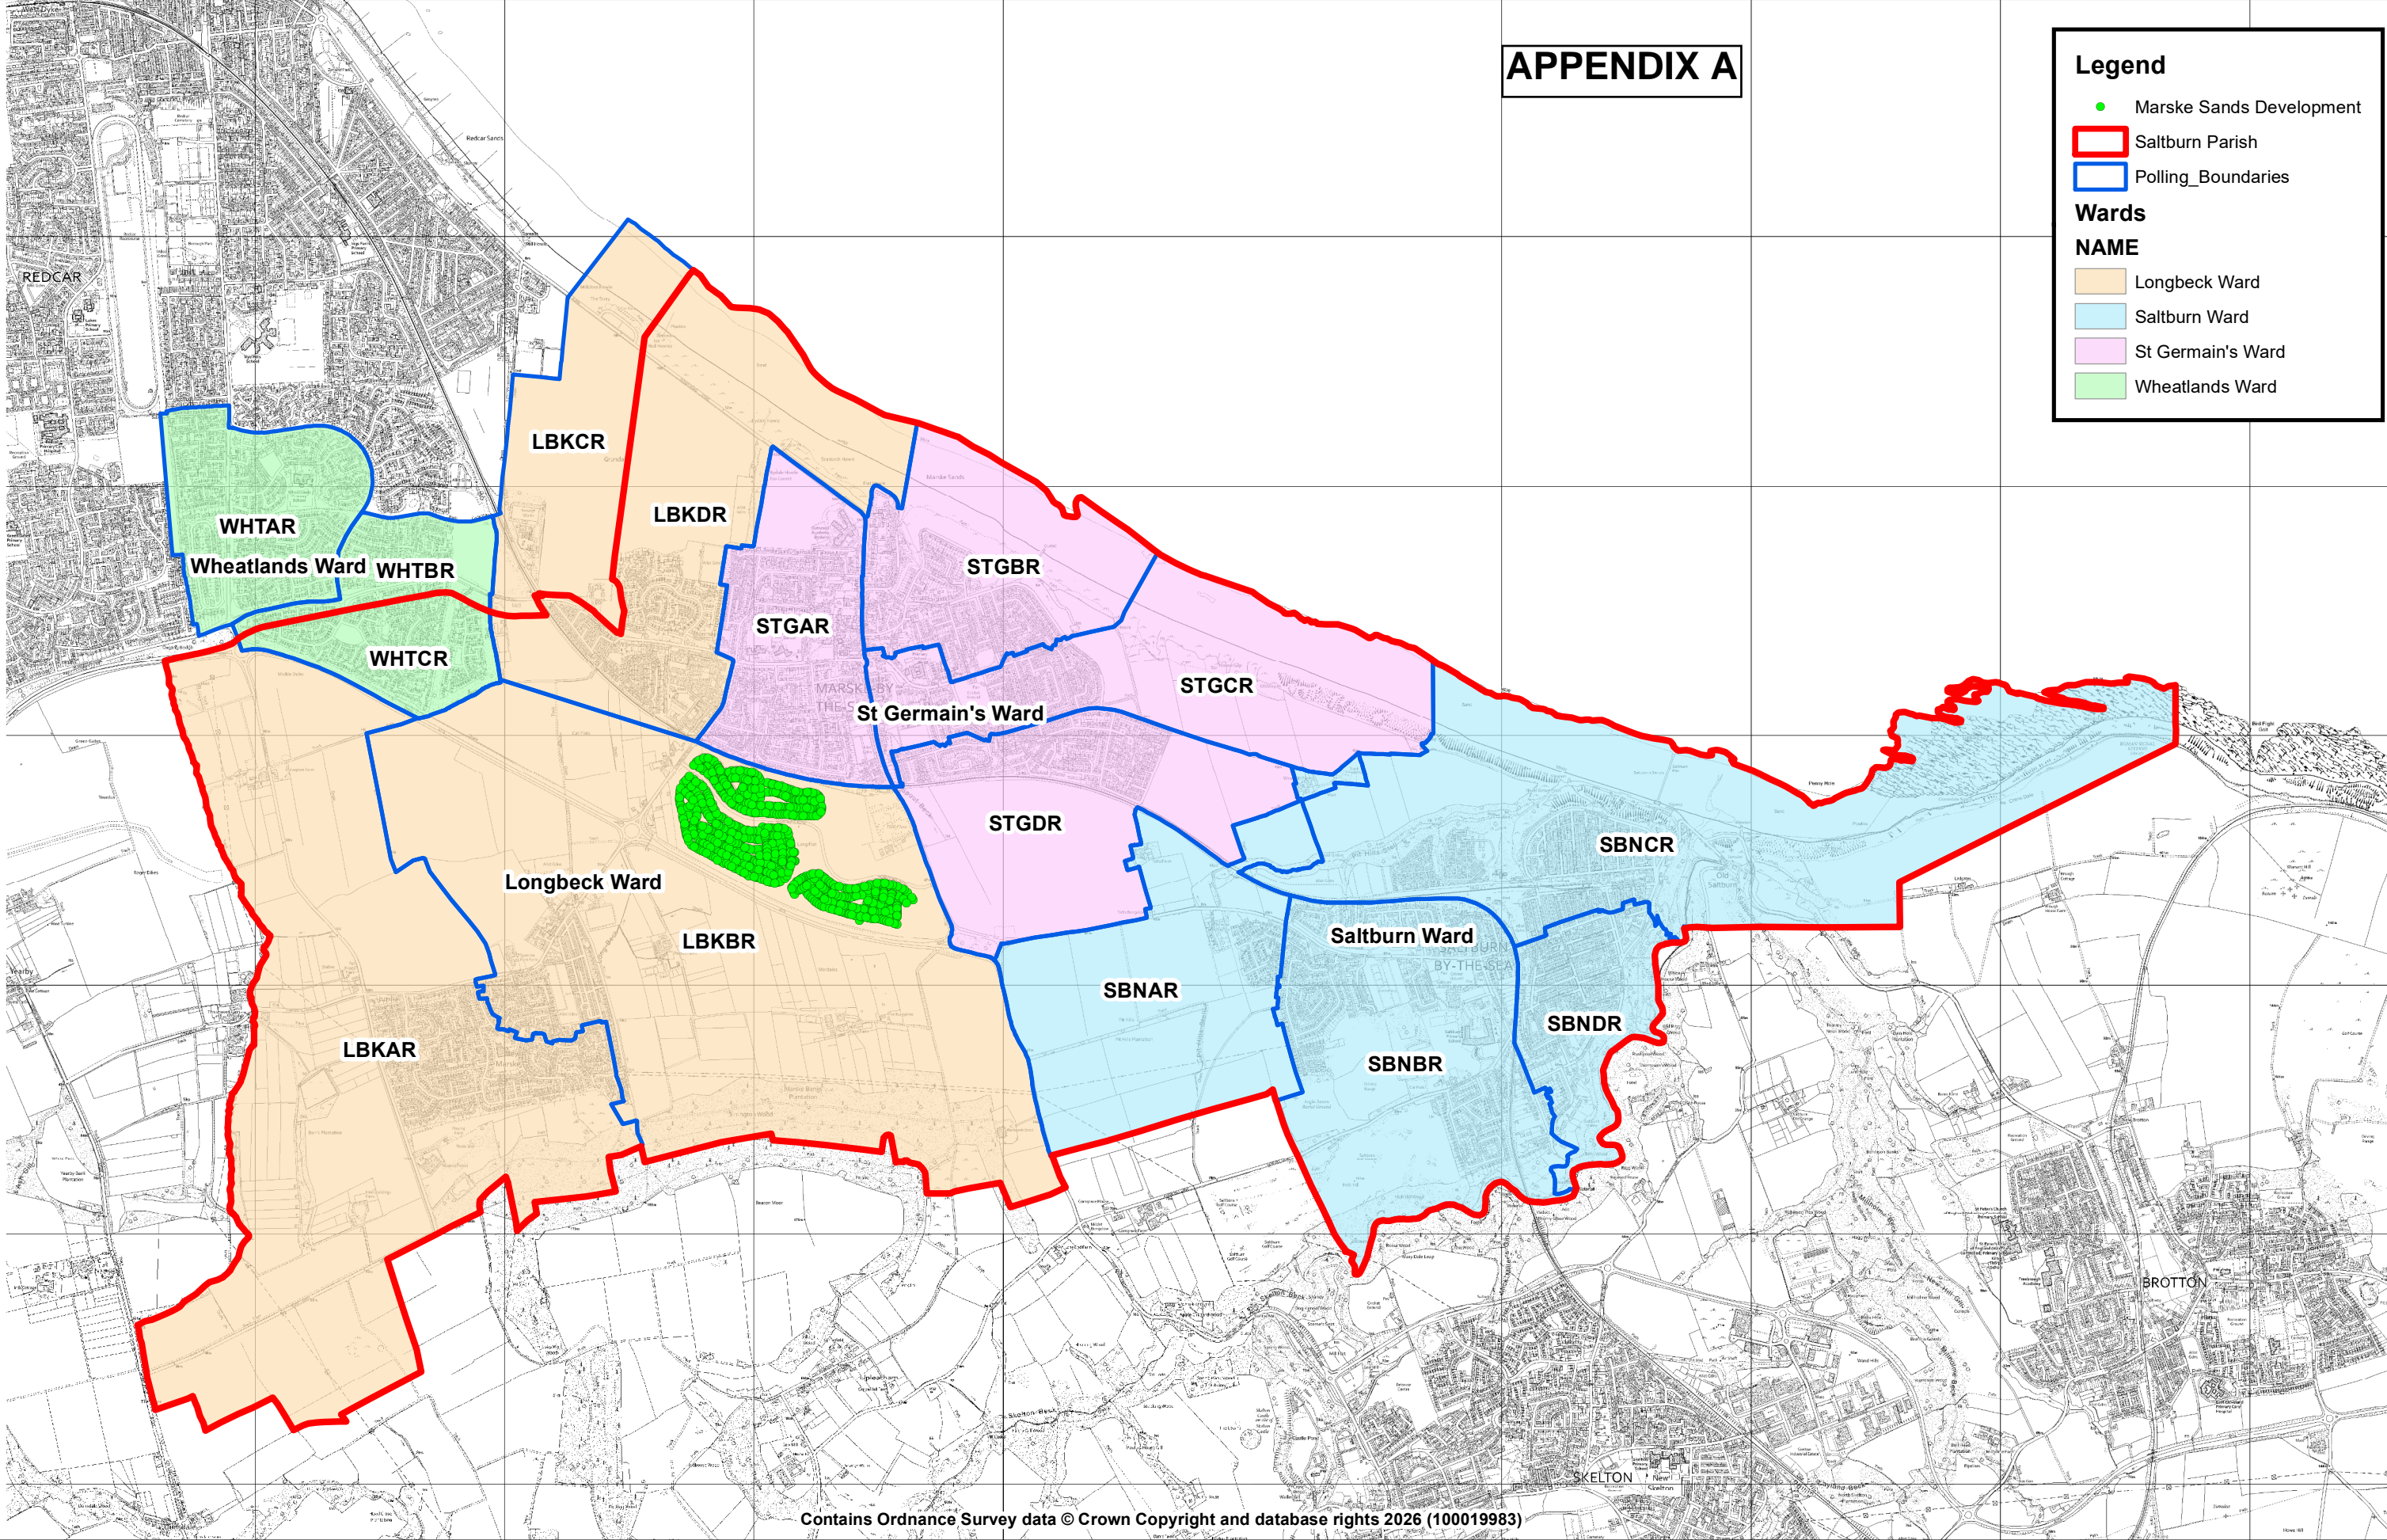

# APPENDIX A

**Legend**

- Marske Sands Development
- Saltburn Parish
- Polling\_Boundaries

**Wards**

NAME	Color
Longbeck Ward	Orange
Saltburn Ward	Light Blue
St Germain's Ward	Pink
Wheatlands Ward	Light Green

Contains Ordnance Survey data © Crown Copyright and database rights 2026 (100019983)

## Plan showing Saltburn Parish and Wards

Date: 13/01/2026  
Drawn by: BC  
Scale = 1:24,000  
DWG No: NA