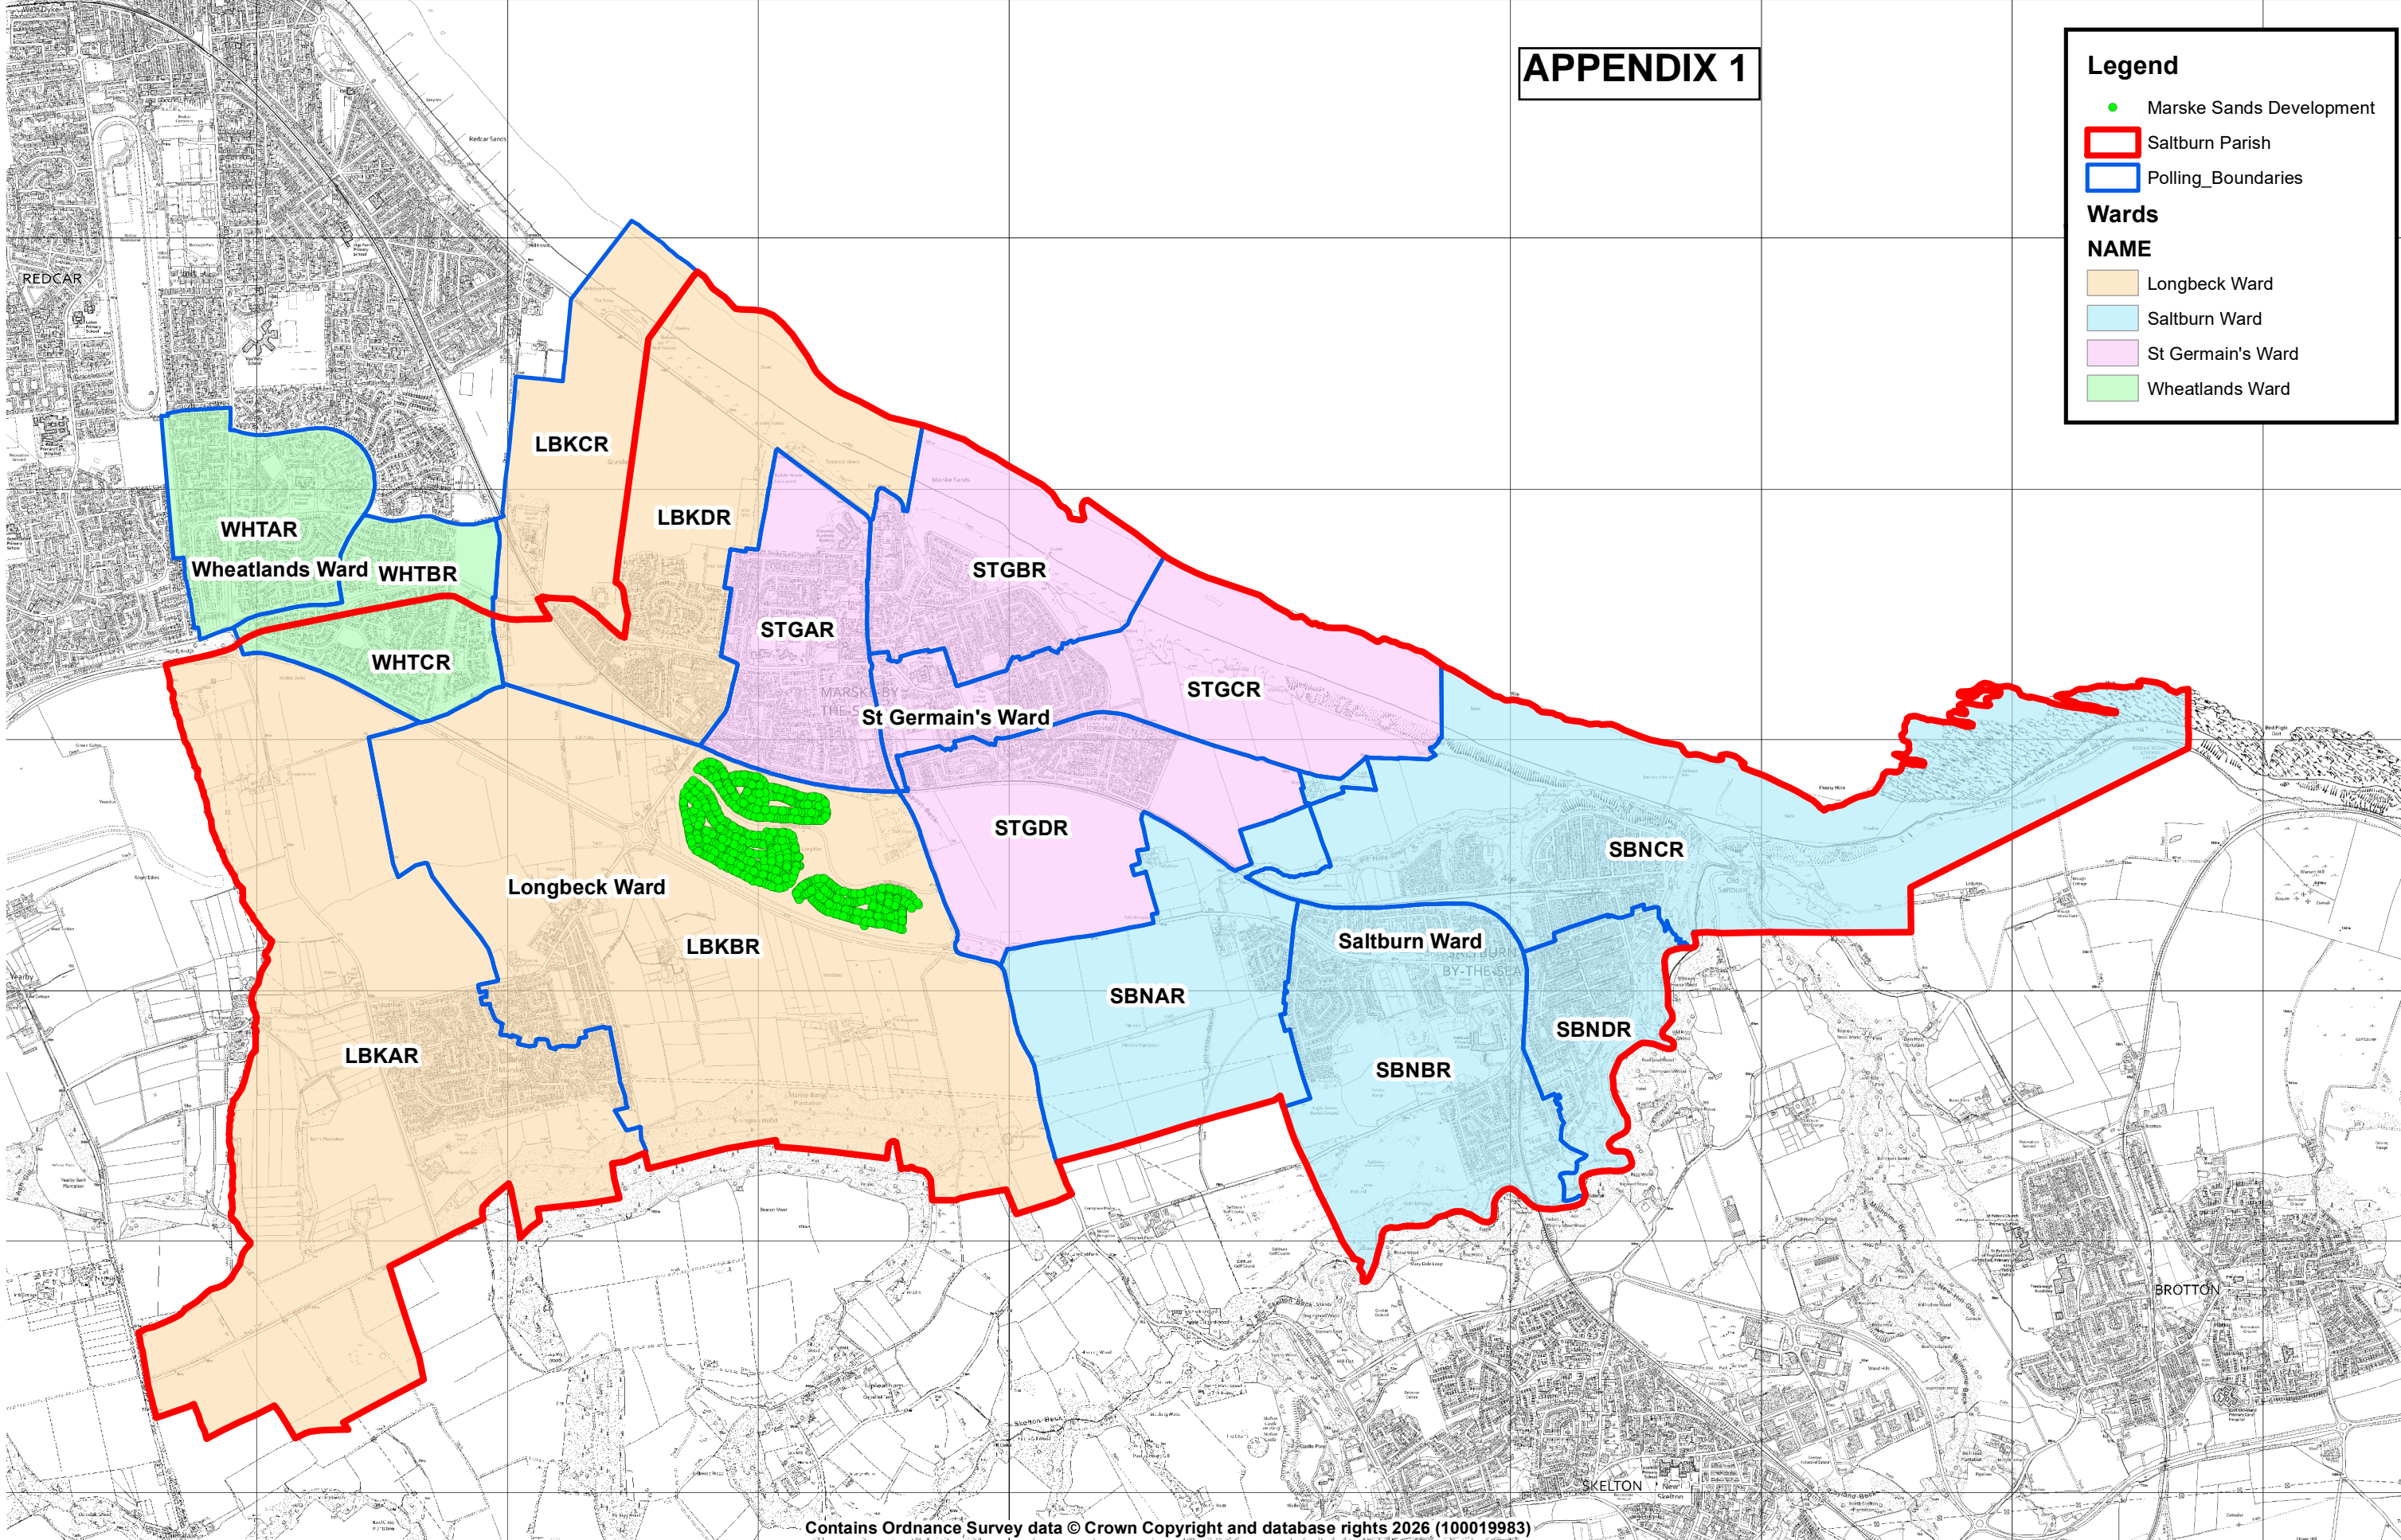

APPENDIX 1

Legend

- Marske Sands Development
- Saltburn Parish
- Polling_Boundaries

Wards

NAME

- Longbeck Ward
- Saltburn Ward
- St Germain's Ward
- Wheatlands Ward

Contains Ordnance Survey data © Crown Copyright and database rights 2026 (100019983)

Plan showing Saltburn Parish and Wards

Date: 13/01/2026
Drawn by: BC
Scale = 1:24,000
DWG No: NA