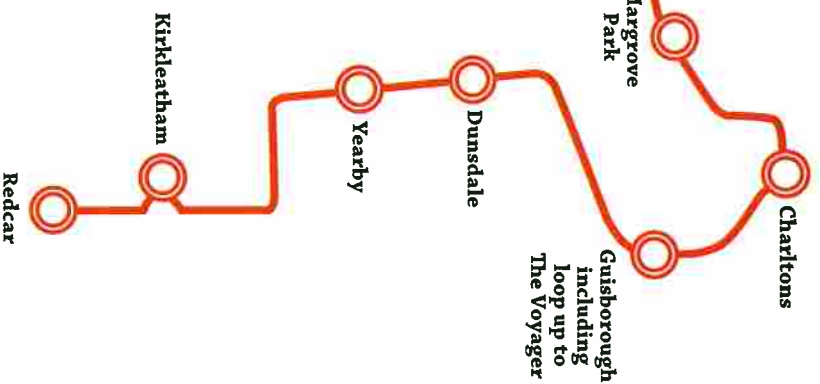

**Key**

- # - 'Northern' rail services to Redcar, Middlesbrough & Darlington
- # - bus/rail connections cannot be guaranteed
- # - rail times are applicable until 18 May 2019
- \* - last run from Saltburn only
- nc - no connection

**Service No 708**

This service will run from Saltburn to Liverton Mines, returning to Saltburn. \*The last bus departing Saltburn will run to Redcar via Marske, Greenlands Road and Redcar High Street.

# Timetable and route map 707

Service No 707	Monday - Saturday				
Redcar Morrisons	---	2016	---		
Redcar Clock	---	2020	2205		
Coatham Roundabout	---	2023	2208		
Kirkleatham Village	---	2029	2214		
Yearby	---	2032	2217		
Dunsdale	---	2035	2220		
Guisborough Market Place	---	2041	2226		
Shell Service Station	---	2042	2227		
The Voyager	---	2044	2229		
Guisborough Market Place	1915	2050	2235		
Chartons	1921	2056	2241		
Boosbeck, Church Rooms	1924	2059	2244		
Lingdale, Whitwell Place	1928	2103	2248		
Skelton High Street	1934	2109	2254		
Skelton Green, Bank Top	1937	2112	2257		
Boosbeck, Church Rooms	1940	2115	2300		
Lingdale, Whitwell Place	1944	2119	2304		
Boosbeck, Church Rooms	1947	2122	2307		
Chartons	1950	2125	2310		
Guisborough Market Place	1956	2131	2316		
Dunsdale	2002	2137	2322		
Yearby	2004	2139	2324		
Kirkleatham Village	2007	2142	2327		
Coatham Roundabout	2013	2148	2333		
Redcar Morrisons	2016	2151	---		
Redcar Clock	2019	2154	2336		

this is Redcar & Cleveland

Timetable and route map  
From Monday 18 February 2019

this is your  
**LOCAL LINK**  
707 / 708

this is Redcar & Cleveland